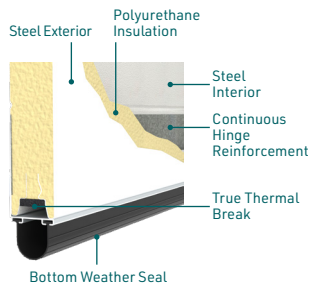

STEEL ES3134

Triple-Layer:
Steel + Insulation + Steel

- Smooth flush exterior (no embossment)
- Heavy-duty exterior and interior steel
- Environmentally safe polyurethane thermal insulation
- True thermal break
- Superior energy efficiency
- Extra quiet operation

Specifications

STEEL EMBOSMENT	Smooth
DOOR THICKNESS	1-3/4" (4.5cm)
STEEL THICKNESS	24ga/25ga
SECTION HEIGHTS	21" and 24"
HINGE REINFORCEMENT	19ga Continuous Strip
DOOR WIDTHS	5' - 18'
DOOR HEIGHTS	7' - 20'
INSULATION¹	Polyurethane
R-VALUE²	13.5
INSULATED GLASS	Clear, Frost, Dark Tint
WIND LOAD³	up to 140MPH, widths up to 16'4", no windows
PAINT FINISH WARRANTY⁴	25 Years
SECTION/DELAMINATION WARRANTY⁴	5 Years
WORKMANSHIP/HARDWARE WARRANTY⁴	5 Years